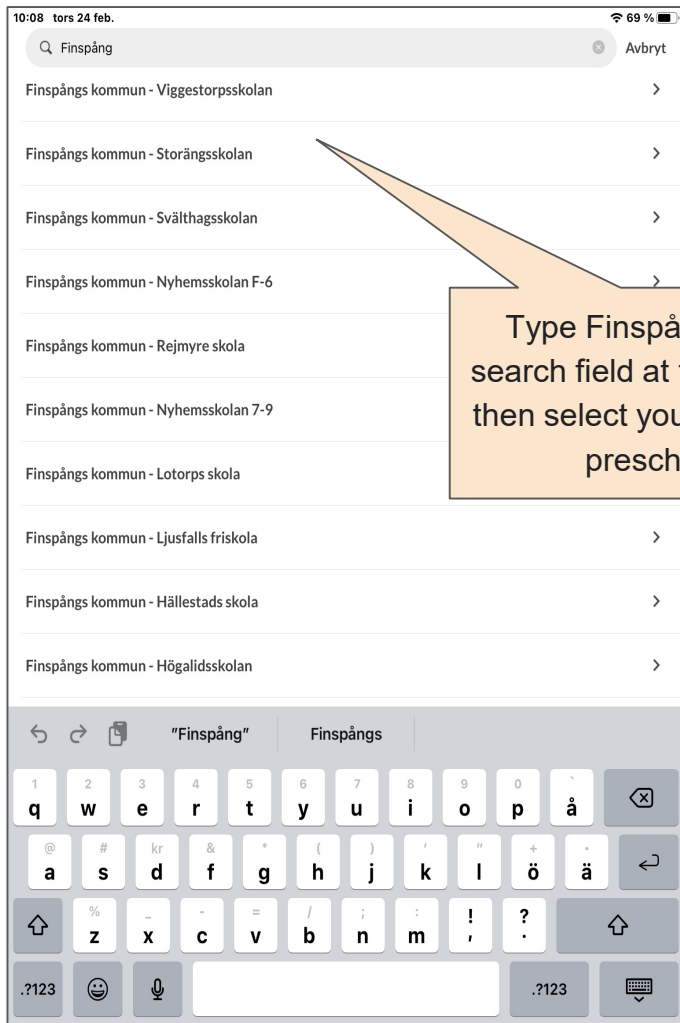

Download the SchoolSoft app from the Appstore on your iPhone or from Google Play on your Android phone

SchoolSoft
SchoolSoft AB

Gratis

Click on the SchoolSoft app on your mobile

Click on
"Log in"

Type Finspång in the search field at the top and then select your school or preschool